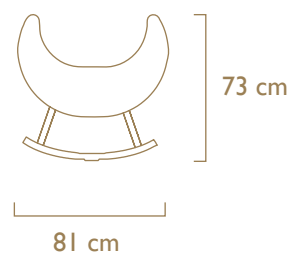

NANOOK OF THE NORTH SEAT

Nanook of the North is an exquisite rocking seat in ivory and black with gold metal legs. Its deep colours add elegance to any space.

Collection

VANILLA NOIR

Recommended Use

In a residence, hotel or office

Description

Seat

Dimension

Width 81 cm, Depth 32 cm, Height 73 cm

Material

MDF, Plywood, Resin inlay, Metal

TOP VIEW

FRONT VIEW