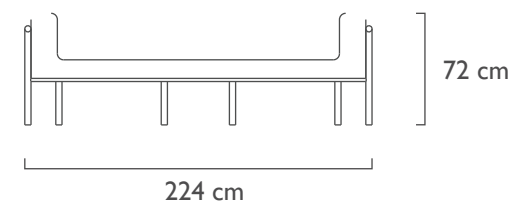

Collection

VANILLA NOIR

Recommended Use

In a residence, hotel or office

Description

Seat

Dimension

Width 81 cm, Depth 32 cm, Height 73 cm

Collection	ANIMAGIC
Recommended Use	In a residence, hotel or commercial space
Description	Cabinet
Dimension	Width 88 cm, Depth 70 cm, Height 216 cm
Material	Plywood, Brass, Resin

SIDE VIEW FRONT VIEW

TOP VIEW

Description Chair

Dimension Width 45 cm, Depth 58 cm, Height 92 cm

Material Foam, Metal, Plywood, Velvet

SIDE VIEW

58 cm

FRONT VIEW

45 cm

92 cm

Collection	SNOW WHITE
Recommended Use	In a residence, hotel, commercial space
Description	Sofa
Dimension	Width 224 cm, Depth 90 cm, Height 72 cm
Material	Metal, Foam, Plywood, Sheepskin
Finish	Glossy

FRONT VIEW