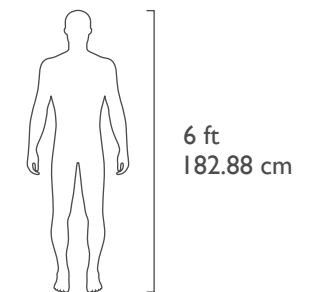

CORONUM THREE SEATER SOFA

Coronum Three Seater Sofa is covered with soft white sheepskin upholstery. It has high gloss finished metal legs and arms

Collection	SNOW WHITE
Recommended Use	In a residence, hotel, commercial space
Description	Sofa
Dimension	Width 224 cm, Depth 90 cm, Height 72 cm
Material	Metal, Foam, Plywood, Sheepskin
Finish	Glossy

TOP VIEW