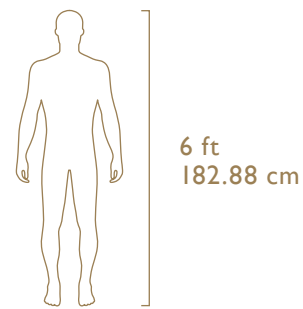

NANOOK OF THE NORTH SEAT

Nanook of the North is an exquisite rocking seat in ivory and black with gold metal legs. Its deep colours add elegance to any space.

Collection

VANILLA NOIR

Recommended Use

In a residence, hotel or office

Description

Seat

Dimension

Width 81 cm, Depth 32 cm, Height 73 cm

Material

MDF, Plywood, Resin inlay, Metal

TOP VIEW

FRONT VIEW