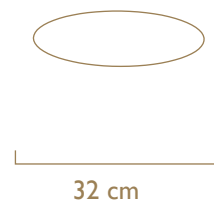

NANOOK OF THE NORTH SEAT

Nanook of the North is an exquisite rocking seat in ivory and black with gold metal legs. Its deep colours add elegance to any space.

Collection

VANILLA NOIR

Recommended Use

In a residence, hotel or office

Description

Seat

Dimension

Width 81 cm, Depth 32 cm, Height 73 cm

Material

MDF, Plywood, Resin inlay, Metal

TOP VIEW