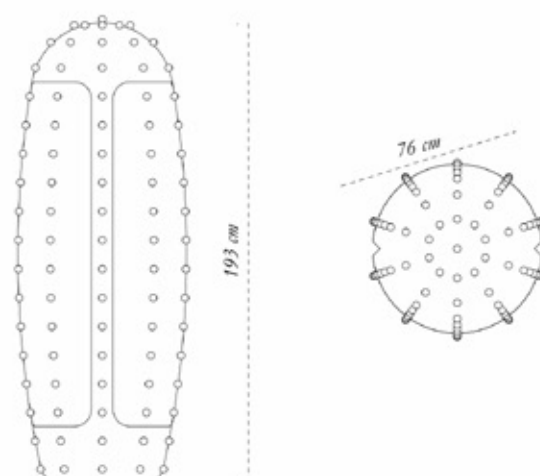

oasis

*designer* Richard Hutten

*description* Cabinet

*dimension* Diameter 76 cm

Height 193 cm

*material* MDF, Plywood and Brass

CARE Wipe gently with dry soft cloth. • Liquid spillage must be wiped without delay. • A premium liquid wax may be used occasionally to refresh the high gloss.