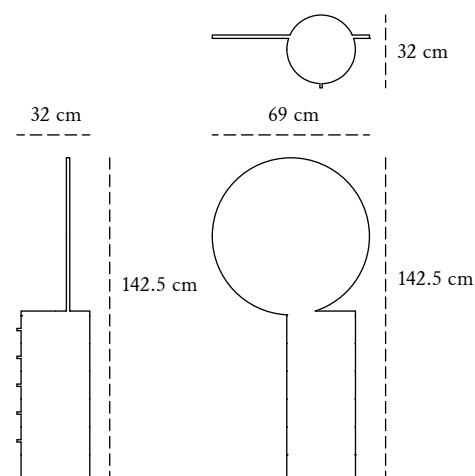

*recommended use* In a residence, hotel, commercial space

*collection* STRINGS

*designer* Nika Zupanc

*description* Vanity Table

*dimension* Width 69 cm

Depth 32 cm

Height 142.5 cm

*material* Metal, Mirror