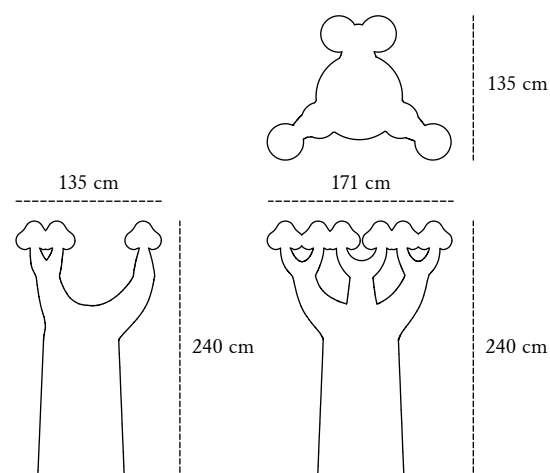

SCARLET
SPLENDOUR

TREE CABINET

Tree Cabinet is a stupendous cabinet resembling a tree. It is richly designed with brass details and stylized clumps of leaves on top making it as sculptural as it is functional.

recommended use In a residence, hotel, commercial space
collection

designer
description
dimension

Marcantonio
Cabinet
Width 171 cm
Depth 135 cm
Height 240 cm

material Nautical Resin, Brass, Plywood

CARE Wipe gently with dry soft cloth. • In case of spillage of water wipe immediately. • A premium liquid wax may be used occasionally to refresh the high gloss.