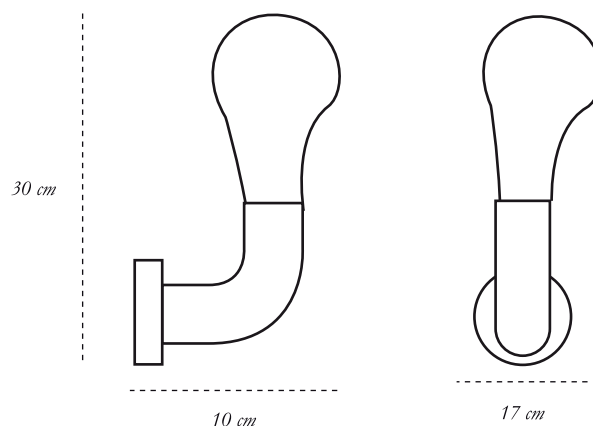

*collection*

**luce  
naga**

*designer*

Matteo Cibic

*description*

Table

*dimension*

width 17 cm

depth 10 cm

height 30 cm

*material*

Ceramic with 24k Gold finish

Hand Blown Glass

LED 6W x 1, 100–240V

500lm, Warm White

CARE Clean with dry soft cloth • Handle gently to avoid scratches