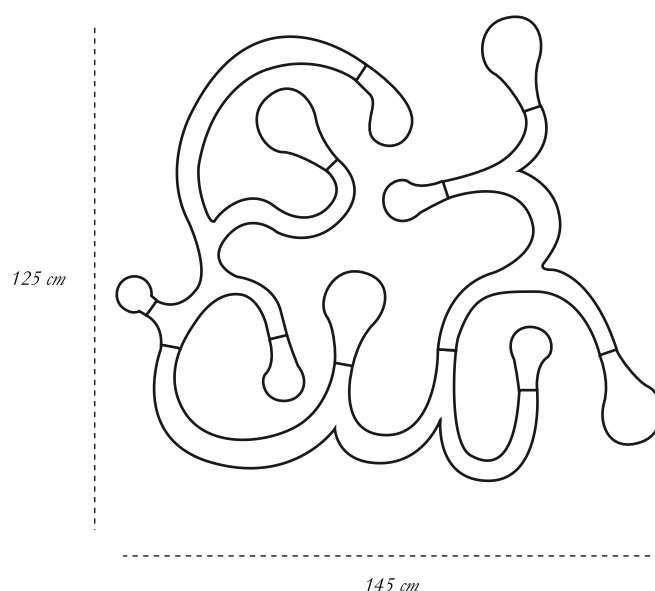

SCARLET
SPLENDOUR

THE NINE BULB
WALL LIGHT

The Nine Bulb Wall Light offers enough drama in size and effect to be called an installation.

recommended use residences, office, restaurant, boutique or hotel space

collection **luce
naga**

designer Matteo Cibic

description Wall light with Nine bulbs

dimension width 145 cm
height 125 cm

material Ceramic with 24k Gold finish
Hand Blown Glass
LED 6W x 9, 100–240V
500lm, Warm White