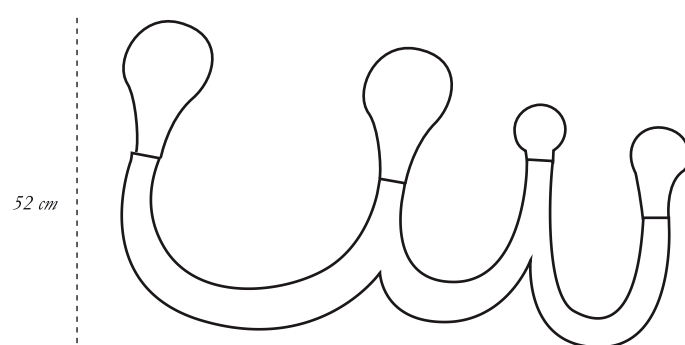

**luce
naga**

designer

Matteo Cibic

description

Wall light with four bulbs

dimension

width 108 cm

depth 14.5 cm

height 52 cm

material

Ceramic with 24k Gold finish

Hand Blown Glass

LED 6W x 4, 100–240V

500lm, Warm White

108 cm

14.5 cm