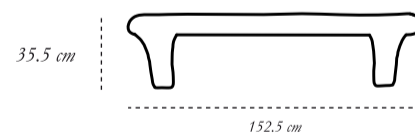

dimension

Width 152.5 cm

Depth 152.5 cm

Height 35.5 cm

material

Brass

CARE Wipe with a soft, dry cloth. Use a brass cleaner if required.

Each piece in the Fools' Gold collection exalts the handmade, the painstakingly crafted, the authentic. A piece may have slight variations and tiny imperfections but these are the marks of an artisan, a testament to the individuality of each work of art. It is our belief that these variations infuse our objets d'art with desire and we assert our right to make necessary qualitative changes.