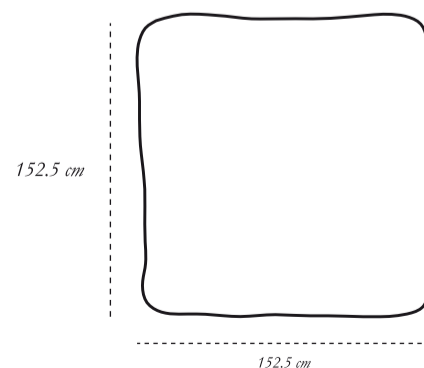

dimension

Width 152.5 cm

Depth 152.5 cm

Height 35.5 cm

material

Brass

CARE Wipe with a soft, dry cloth. Use a brass cleaner if required.

Each piece in the Fools' Gold collection exalts the handmade, the painstakingly crafted, the authentic. A piece may have slight variations and tiny imperfections but these are the marks of an artisan, a testament to the individuality of each work of art. It is our belief that these variations infuse our objets d'art with desire and we assert our right to make necessary qualitative changes.