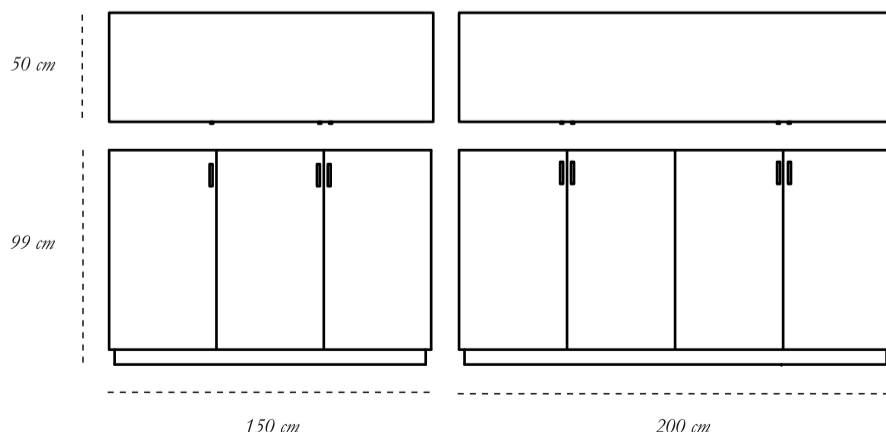

*recommended use*

can be used in a dining room or any other interior space

*designer*

Matteo Cibic

*description*

Cabinet

*dimension*

width 150 cm

depth 50 cm

height 99 cm

width 200 cm

depth 50 cm

height 99 cm

*material*

Plywood, MDF, Brass, Resin

CARE Clean gently with dry soft cloth • In case of spillage of water wipe immediately • A premium, liquid wax may be used occasionally to refresh the high gloss