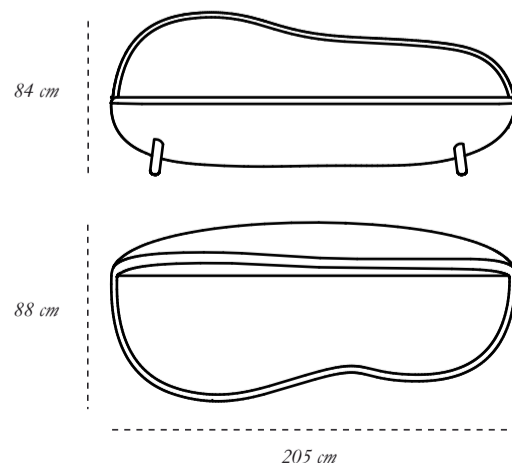

Wine

recommended use

can be used in a residence,
hotel or office

designer

Dario Contessotto

description

Sofa

dimension

width 205 cm

depth 88 cm

height 84 cm

material

Foam, plywood, wood, velvet

CARE Vacuum clean when required

Each piece in the Cirrus collection exalts the handmade, the painstakingly crafted, the authentic. A piece may have slight variations and tiny imperfections but these are the marks of an artisan, a testament to the individuality of each work of art. It is our belief that these variations infuse our objets d'art with desire and we assert our right to make necessary qualitative changes.