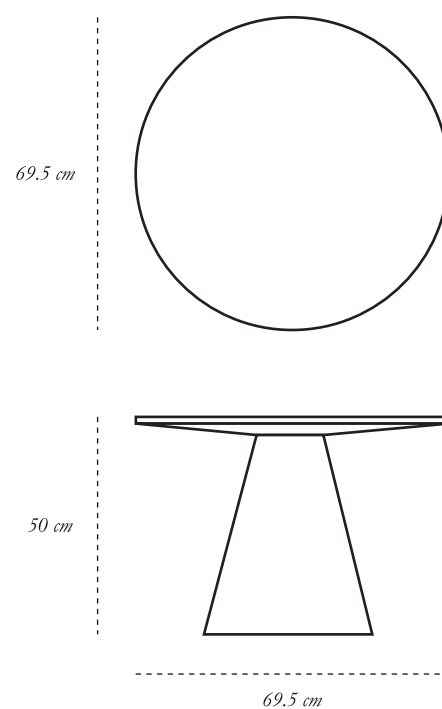

description

Table

dimension

width 69.5 cm

height 50 cm

material

MDF, Plywood and Resin inlay

CARE Clean gently with dry soft cloth • In case of spillage of water wipe immediately • A premium, liquid wax may be used occasionally to refresh the high gloss