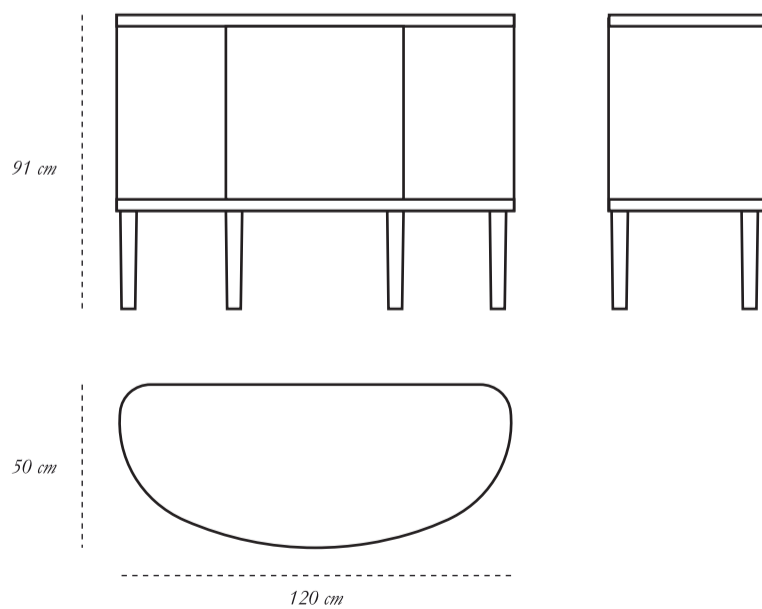

*description*

Console Cabinet

*dimension*

width 120 cm

depth 50 cm

height 91 cm

*material*

MDF, Plywood, Teakwood  
and Resin inlay