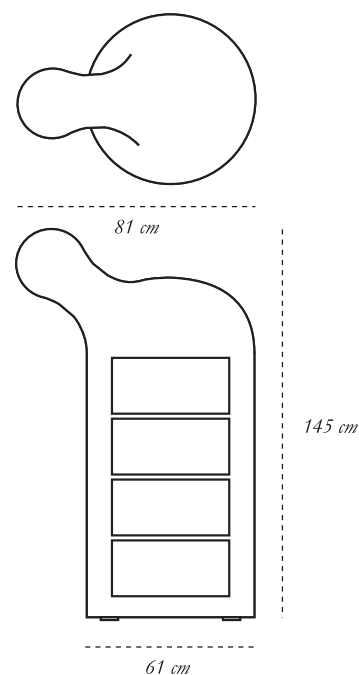

*description* Chest of drawers

*dimension* base width 61 cm  
top width 81 cm  
height 145 cm

*material* MDF, Plywood and Resin inlay

CARE Clean gently with dry soft cloth • In case of spillage of water wipe immediately • A premium, liquid wax may be used occasionally to refresh the high gloss