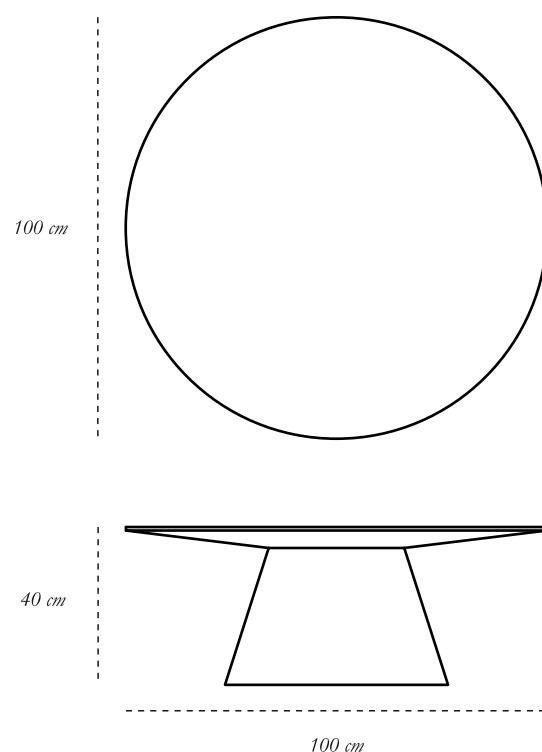

*designer* Matteo Cibic

THE EDIDA 2015 VANILLA  
Young Talent Joint Winner *noir*

*description* Table

*dimension* diameter 100 cm

height 40 cm

*material* MDF and Resin inlay

CARE Clean gently with dry soft cloth • In case of spillage of water wipe immediately • A premium, liquid wax may be used occasionally to refresh the high gloss