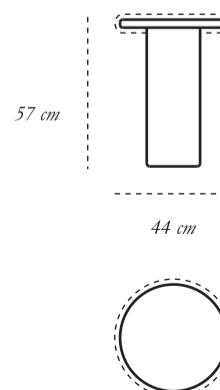

*recommended use*

in a residence, hotel or commercial space

*designer*

Artefatto Design Studio

*description*

Table

*dimension*

diameter 44 cm

height 57 cm

*material*

Metal, Sheepskin

CARE Clean metal gently with dry soft cloth • In case of spillage of water wipe immediately • Dry vacuum regularly

Each piece in the Snow White collection exalts the handmade, the painstakingly crafted, the authentic. A piece may have slight variations and tiny imperfections but these are the marks of an artisan, a testament to the individuality of each work of art. It is our belief that these variations infuse our objets d'art with desire and we assert our right to make necessary qualitative changes.